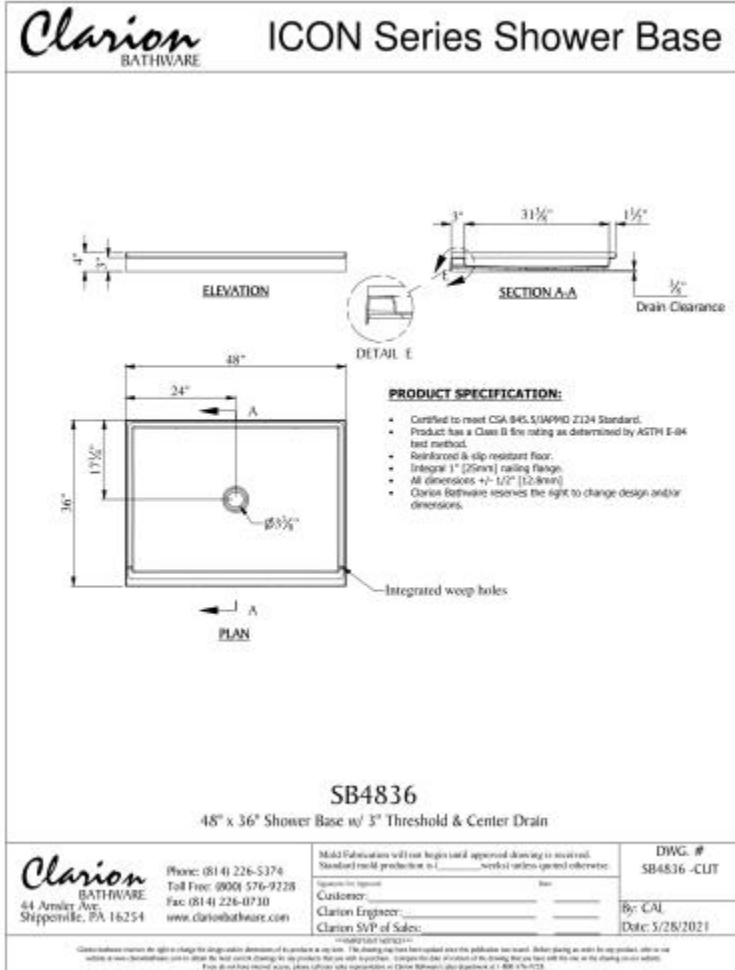

SB4836 48 x 36 AcrylX Alcove Shower Base

Model number:

CL030011

Dimensions: 48" x 36" x 4"

Installation:

Material: AcrylX™

Standard Features:

- NEW 2020 Icon series
- AcrylX™
- Water migration channel added
- Slip resistant floor
- Center drain

Certifications

CLARION products adhere to one or more of the following certifications:

SB4836 48 x 36 AcryIX Alcove Shower Base

Model number:

CL030011

Dimensions: 48" x 36" x 4"

Installation:

Material: AcryIX™

Dimensions

48 x 36 x 4 In.
(1219 x 101 x 914 mm)

Shape

Rectangular

Drain location:

Center

Project:

Contractor: